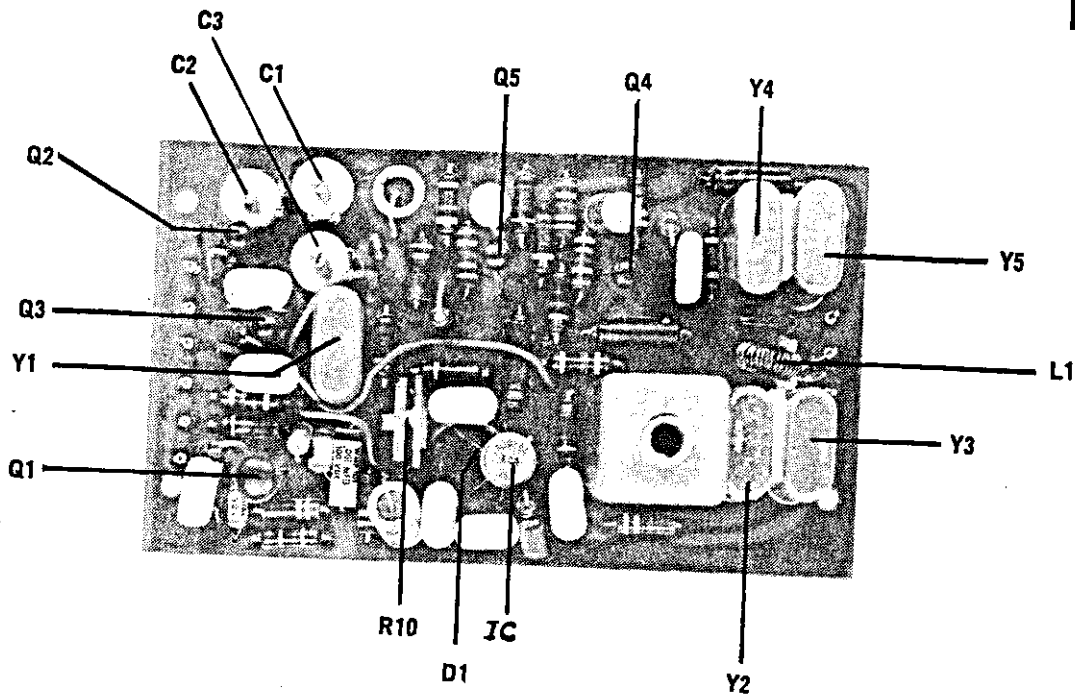

All switches shown in full ccw position - 80 meter position.

OSCILLATOR SUB-ASSEMBLY

Main Tune

OSC. OUTPUT

OFFSET

19V

11

TX-RX MIXER 80190

T1. CORE OD 16MM 7T TWISTED PAIR 28/30G ENAM.
 ID 5" L2 SAME
 H 3"
 T2 CORE OD 3.5" 3CN EACH LEG
 ID 1" P IT
 H 6.0" S 2" C.T.

SSB GEN 80131

90549

QD - 1CMMM
 ID 5"
 L1 CORE H 3" 31T TWISTED PAIR CT 34G ENAM.