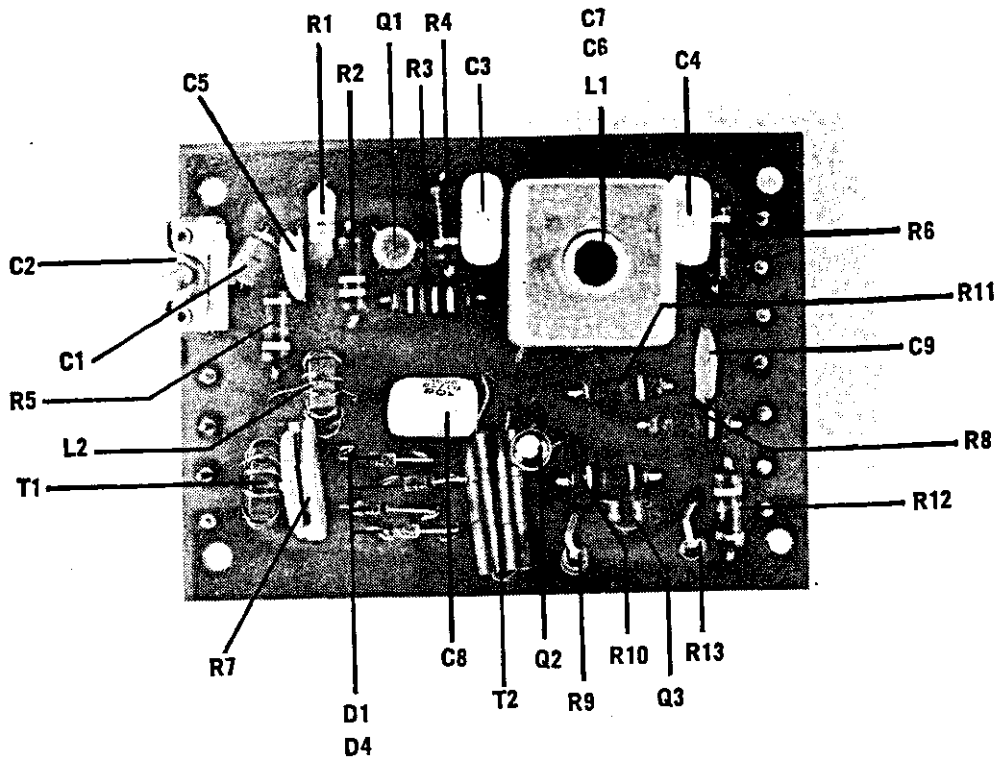

All switches shown in full ccw position - 80 meter position.

OSCILLATOR SUB-ASSEMBLY

Main Tune

OSC. OUTPUT

OFFSET

19V

11

TX-RX MIXER 80190

T1. CORE OD 16MM 7T TWISTED PAIR 28/30G ENAM.
 ID 5" L2 SAME
 H 3"
 T2 CORE OD 3.5" 3CN EACH LEG
 ID 1" P IT
 H 6.0" S 2" C.T.

SSB GEN 80131

90549

QD - 1CMMM
 ID 5"
 L1 CORE H 3" 31T TWISTED PAIR CT 34G ENAM.