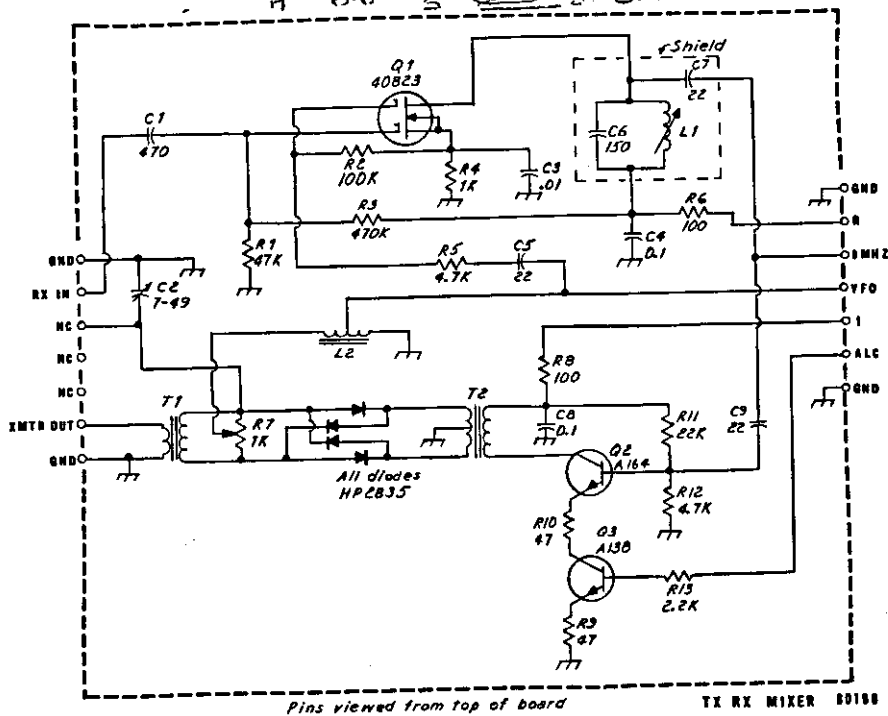

All switches shown in full ccw position - 80 meter position.

OSCILLATOR SUB-ASSEMBLY

Main Tune

OSC. OUTPUT

OFFSET

19V

11

TX-RX MIXER 80190

T1. CORE OD 16MM 7T TWISTED PAIR 28/30G ENAM.
 ID 5" L2 SAME
 H 3"
 T2 CORE OD 3.5" 3CN EACH LEG
 ID 1" P IT
 H 6.0" S 2" C.T.

SSB GEN 80131

90549

QD - 1CMMM
 ID 5"
 L1 CORE H 3" 31T TWISTED PAIR CT 34G ENAM.